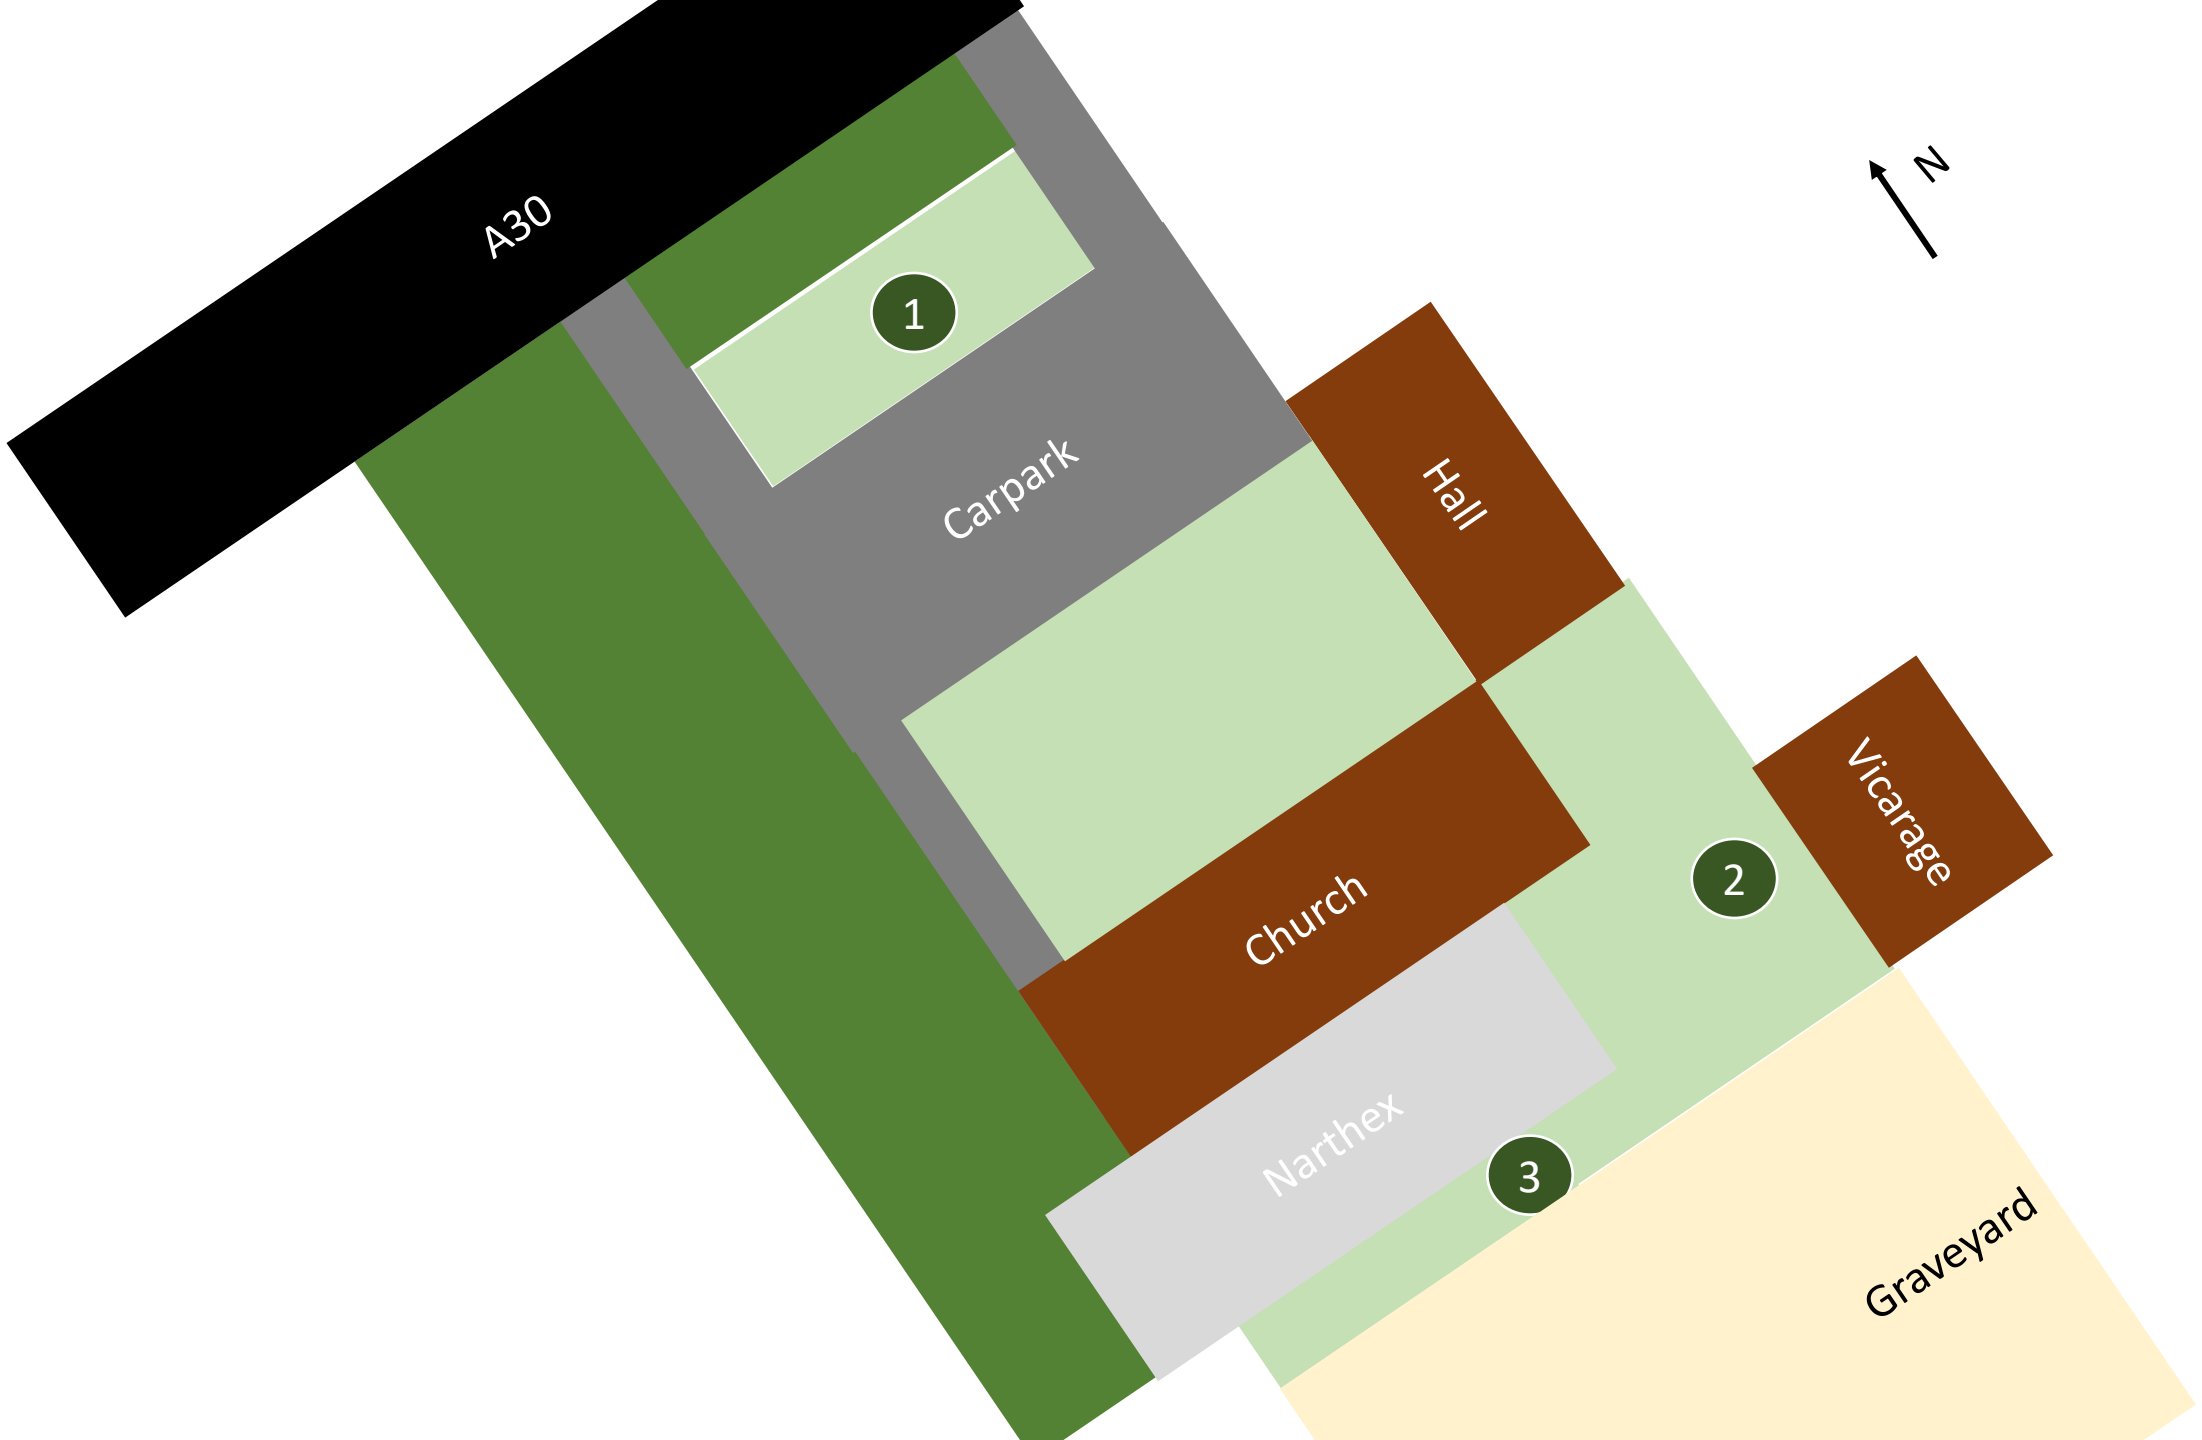

3

Graveyard

1 Herb Garden

- 2-3 Raised beds for easy access.
- Made from recycled wood (e.g. scaffolding boards or patio wood) or bricks.
- Wood chip to suppress weeds as well as provide safe flat surface
- Bug hotel
- Bird boxes installed on existing trees

2

Vegetable and Flower Garden

- Raised beds for easy access.
- No dig bed to improve soil structure
- Made from recycled wood (e.g. scaffolding boards or patio wood) or bricks.
- Wood chip to suppress weeds as well as provide safe flat surface
- Recycled hard paving for easy wheel chair access
- Bug & hedgehog hotel
- Tool shed
- Communal area