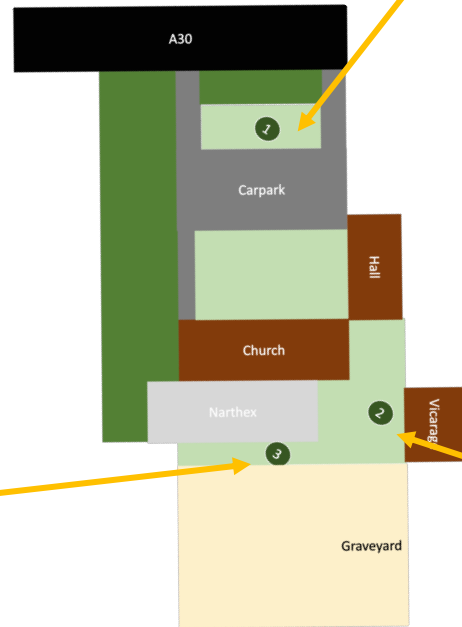

3

Area for private thoughts and reflection

- Series planters with screens
- Bedding and seasonal plants
- Screens with climbing/rambling plants

Longer term

- Espaliered plants on the Rectory wall
- Beehive
- Reduce carparking space and convert to garden space or create mobile garden which could be used during summer on the carpark.
- etc.....

1 Herb Garden

- 2-3 Raised beds for easy access.
- Made from recycled wood (e.g. scaffolding boards or patio wood) or bricks.
- Wood chip to suppress weeds as well as provide safe flat surface
- Bug hotel
- Bird boxes installed on existing trees